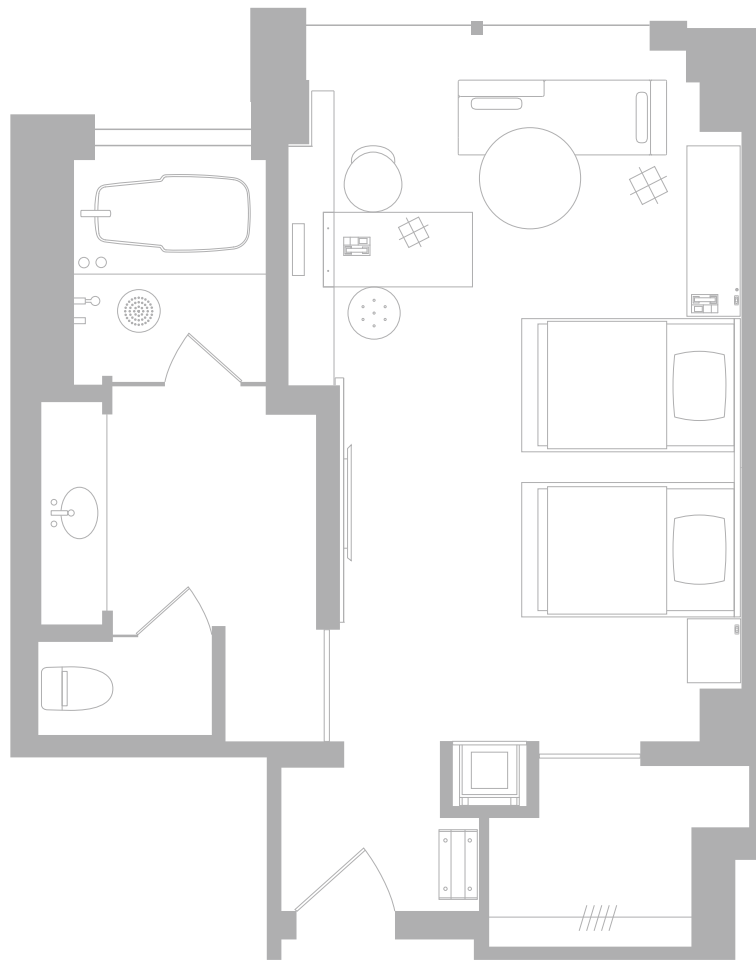

Grand Deluxe

▲
Wadakura-Bori Moat
和田倉堀

PALACE HOTEL TOKYO