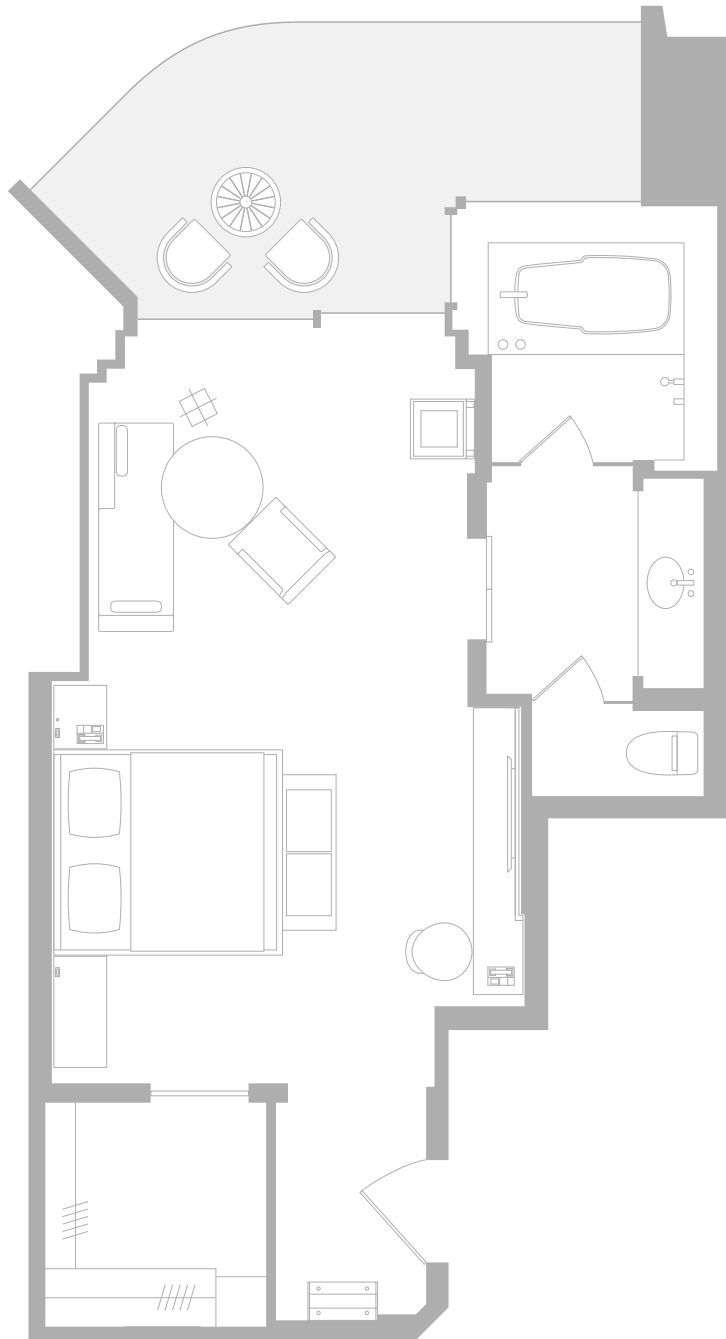

Grand Deluxe

▲
Wadakura-Bori Moat
和田倉壕

PALACE HOTEL TOKYO