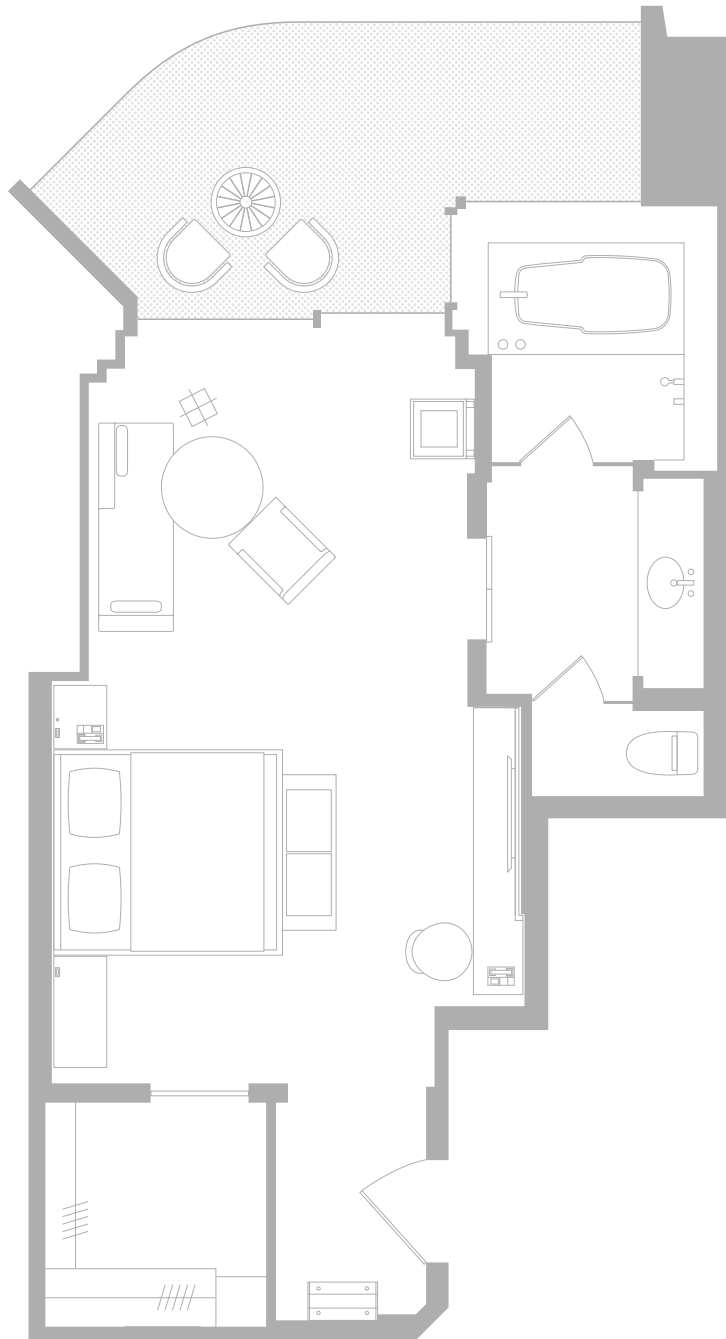

Grand Deluxe

▲
Wadakura-Bori Moat
和田倉堀

PALACE HOTEL TOKYO