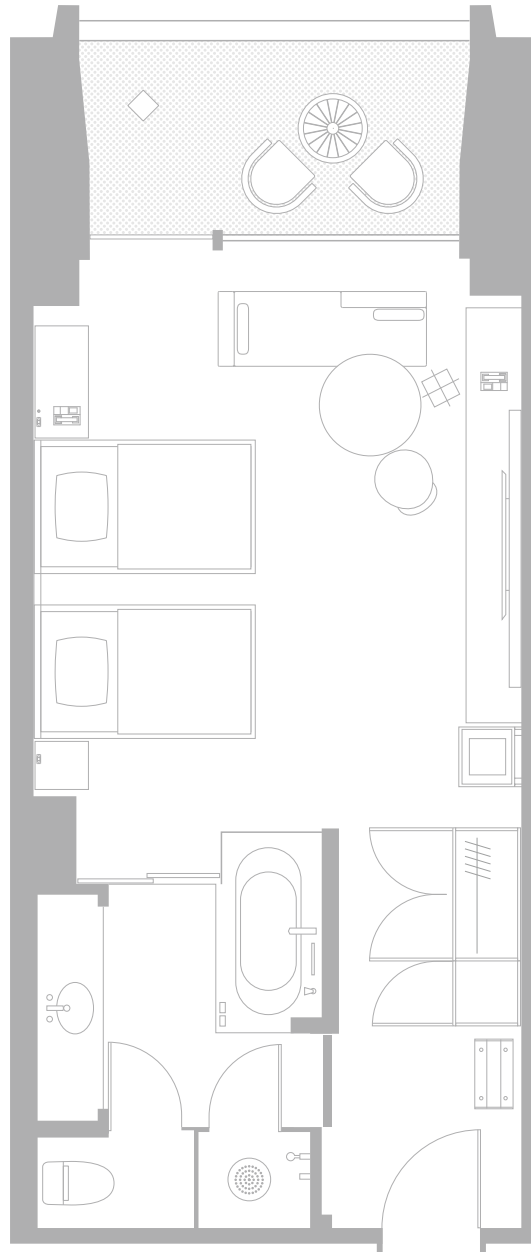

Deluxe

▲
Wadakura-Bori Moat
和田倉堀

PALACE HOTEL TOKYO