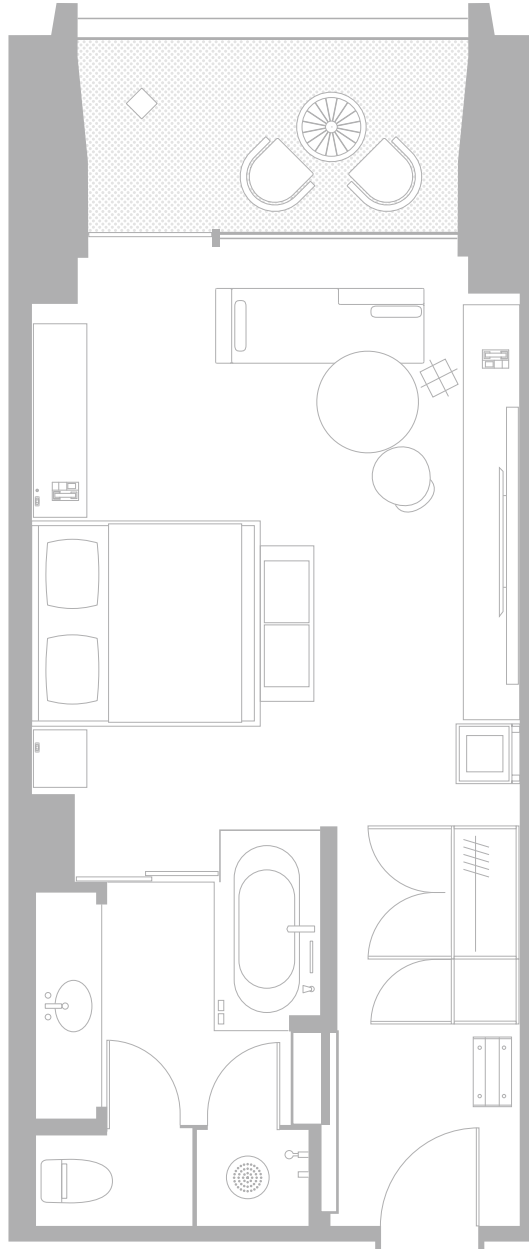

Deluxe

Wadakura-Bori Moat
和田倉堀

PALACE HOTEL TOKYO