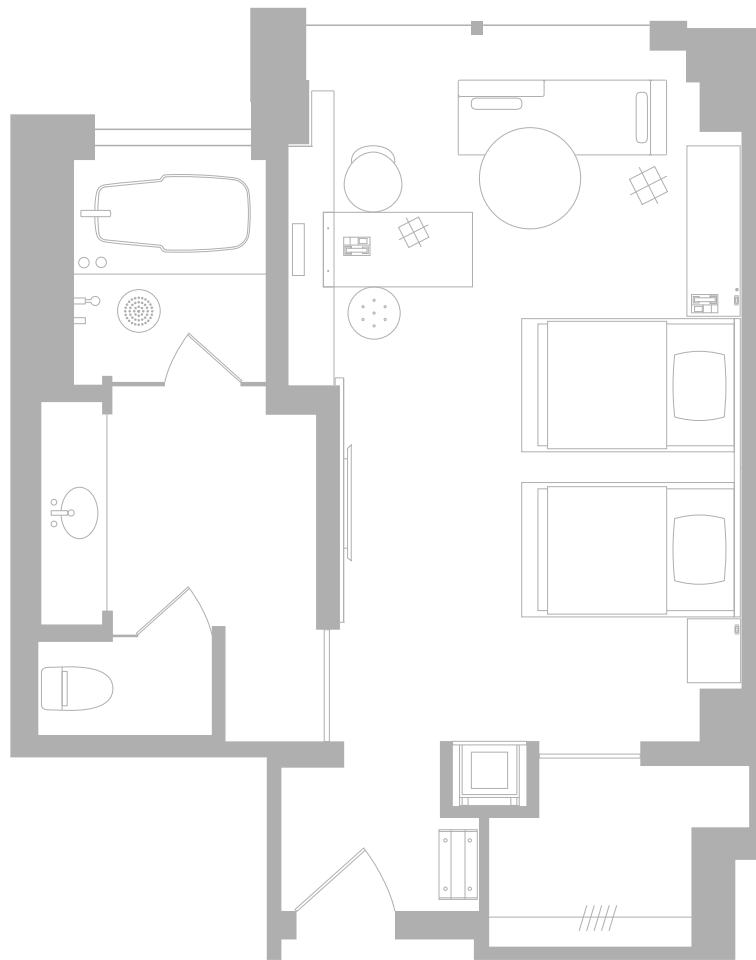

Grand Deluxe

▲
Wadakura-Bori Moat
和田倉壕

PALACE HOTEL TOKYO

Grand Deluxe

▲
Wadakura-Bori Moat
和田倉堀

PALACE HOTEL TOKYO