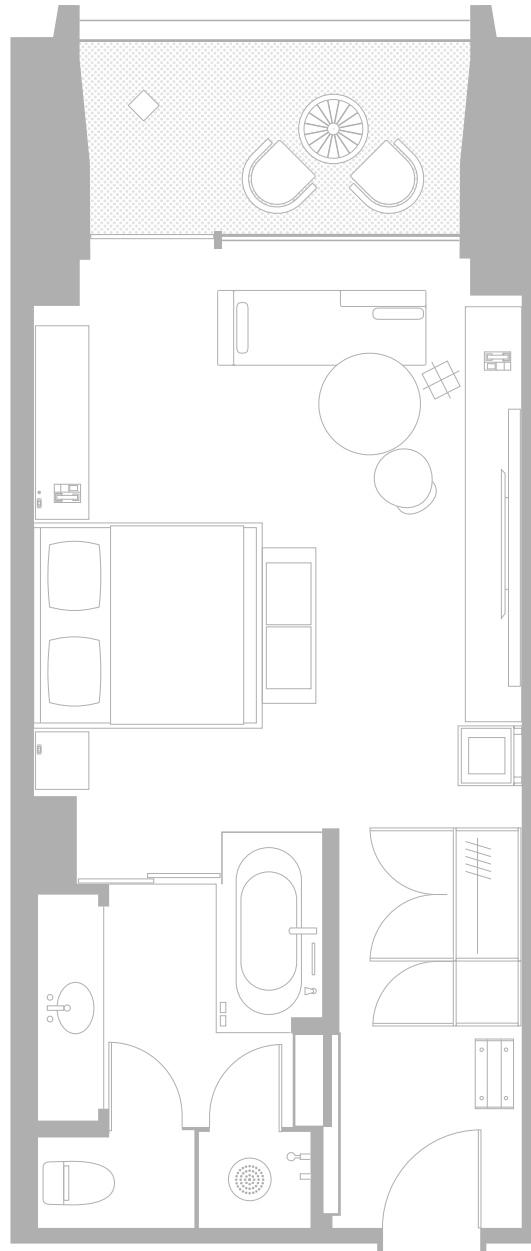

Deluxe

Wadakura-Bori Moat
和田倉堀

PALACE HOTEL TOKYO