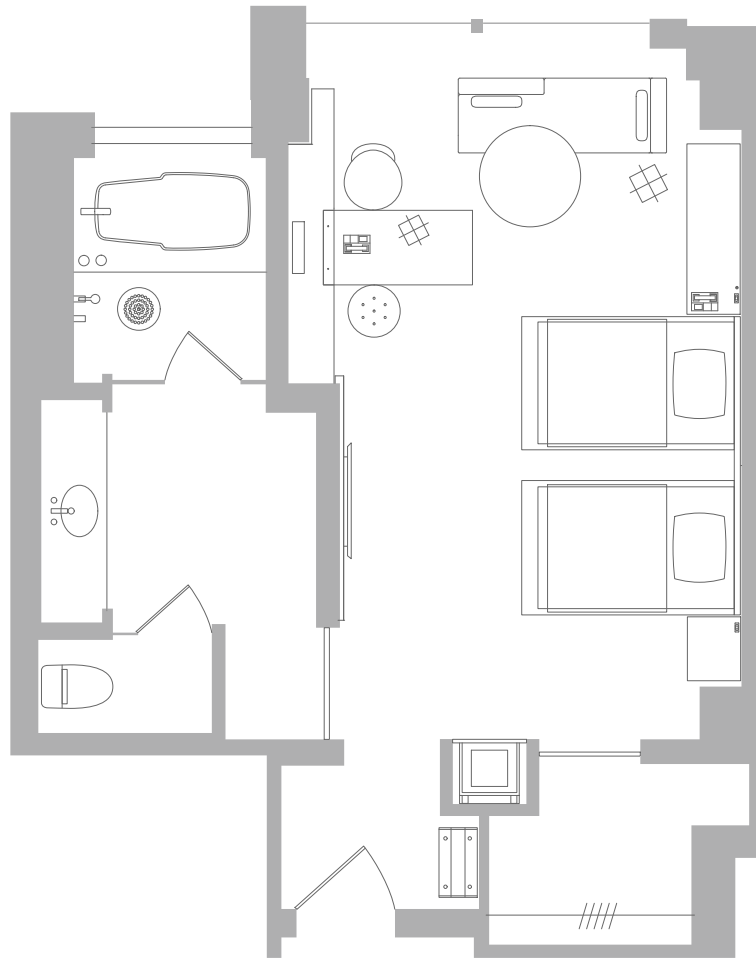

Grand Deluxe Twin

▲
Wadakura-Bori Moat
和田倉堀

PALACE HOTEL TOKYO

*Floorplans are for illustrative purposes only. Layouts and details may vary from room to room.